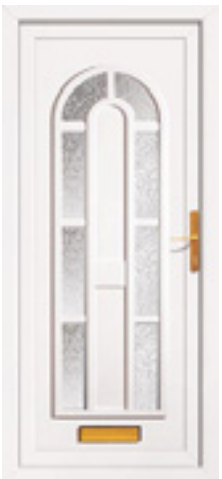

Chambord 8
Ornimental Bar