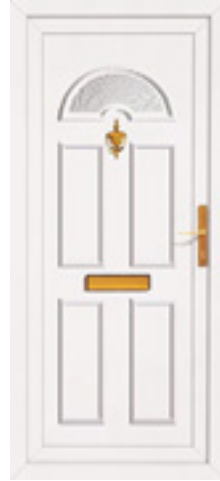

Hanbury 1
Glazed