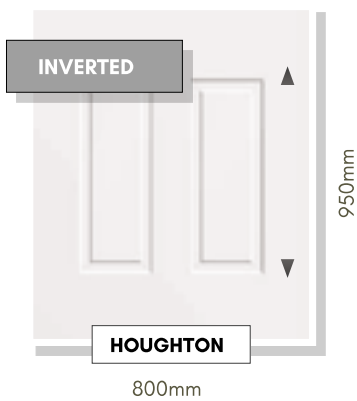

CONSERVATORY QUARTER & SIDE PANELS

Designed to compliment our range of door panels, we also produce an extensive range of half, quarter and conservatory sheet panels.

SIDE PANELS ARE SUPPLIED 900mm x 2100mm