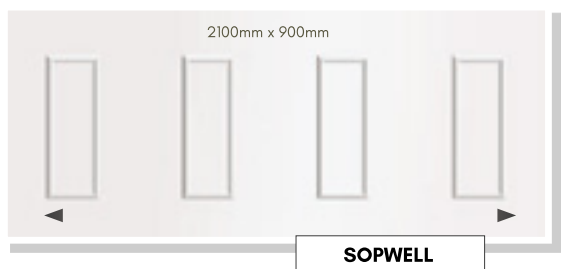

Directional arrows indicate grain direction on Woodgrain and Cool Colour Panels
(Walcot panels are also available as an increased euro size option)