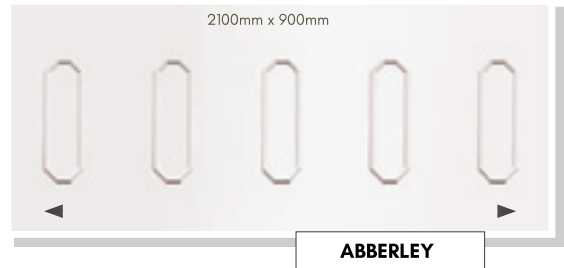

COLOUR OPTIONS

BACKING GLASS

ACCESSORIES

SECURITY

Panels can be manufactured with 4mm, 9mm or Solid MDF cores for added security. Surcharges apply. Please ask for full details.

DISCLAIMER

Due to the limitations in photographic and printing processes, actual door and glass colours may vary from those illustrated in this brochure and should be used for guidance purposes only. Letterplate positioning is illustrated for guidance only. The actual fitted position is subject to door design, width and height restrictions and constraints. Hallmark Panels reserves the right to change product specification without prior notice.

CONSERVATORY QUARTER & SIDE PANELS

Designed to compliment our range of door panels, we also produce an extensive range of half, quarter and conservatory sheet panels.

SIDE PANELS ARE SUPPLIED 900mm x 2100mm