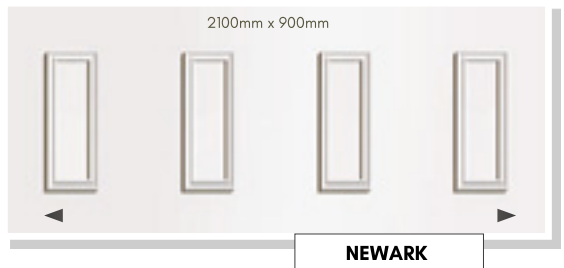

CONSERVATORY QUARTER & SIDE PANELS

Designed to compliment our range of door panels, we also produce an extensive range of half, quarter and conservatory sheet panels.

SIDE PANELS ARE SUPPLIED 900mm x 2100mm