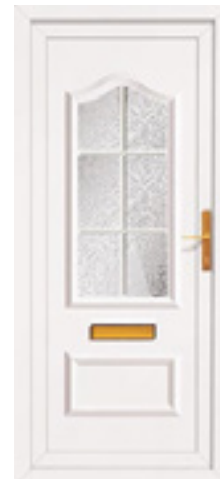

Newby 1
Georgian Bar