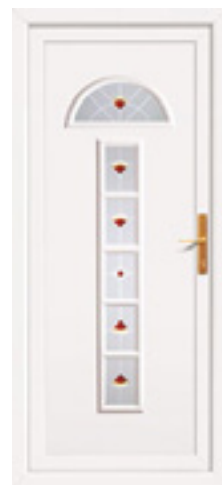

Eltz 2
Polar