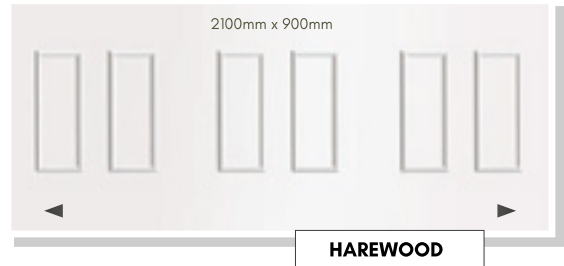

CONSERVATORY QUARTER & SIDE PANELS

Designed to compliment our range of door panels, we also produce an extensive range of half, quarter and conservatory sheet panels.

SIDE PANELS ARE SUPPLIED 900mm x 2100mm