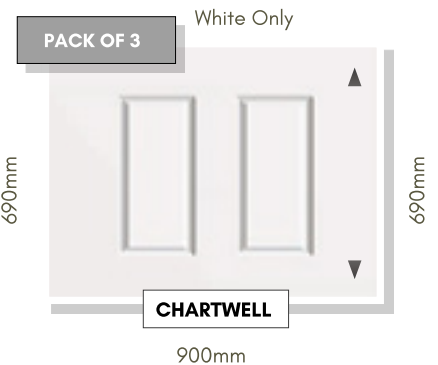

COLOUR OPTIONS

BACKING GLASS

ACCESSORIES

SECURITY

Panels can be manufactured with 4mm, 9mm or Solid MDF cores for added security. Surcharges apply. Please ask for full details.

DISCLAIMER

Due to the limitations in photographic and printing processes, actual door and glass colours may vary from those illustrated in this brochure and should be used for guidance purposes only. Letterplate positioning is illustrated for guidance only. The actual fitted position is subject to door design, width and height restrictions and constraints. Hallmark Panels reserves the right to change product specification without prior notice.

CONSERVATORY QUARTER & SIDE PANELS

Designed to compliment our range of door panels, we also produce an extensive range of half, quarter and conservatory sheet panels.

SIDE PANELS ARE SUPPLIED 900mm x 2100mm