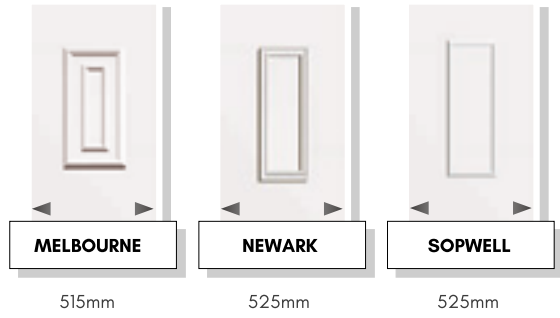

COLOUR OPTIONS

BACKING GLASS

ACCESSORIES

SECURITY

Panels can be manufactured with 4mm, 9mm or Solid MDF cores for added security. Surcharges apply. Please ask for full details.

DISCLAIMER

Due to the limitations in photographic and printing processes, actual door and glass colours may vary from those illustrated in this brochure and should be used for guidance purposes only. Letterplate positioning is illustrated for guidance only. The actual fitted position is subject to door design, width and height restrictions and constraints. Hallmark Panels reserves the right to change product specification without prior notice.

CONSERVATORY QUARTER & SIDE PANELS

Designed to compliment our range of door panels, we also produce an extensive range of half, quarter and conservatory sheet panels.

SIDE PANELS ARE SUPPLIED 900mm x 2100mm