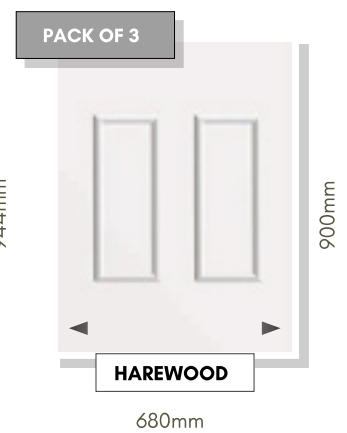

CONSERVATORY QUARTER & SIDE PANELS

Designed to compliment our range of door panels, we also produce an extensive range of half, quarter and conservatory sheet panels.

SIDE PANELS ARE SUPPLIED 900mm x 2100mm