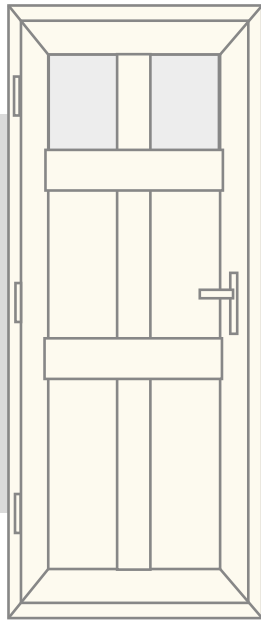

Tracey

Choose your door colour