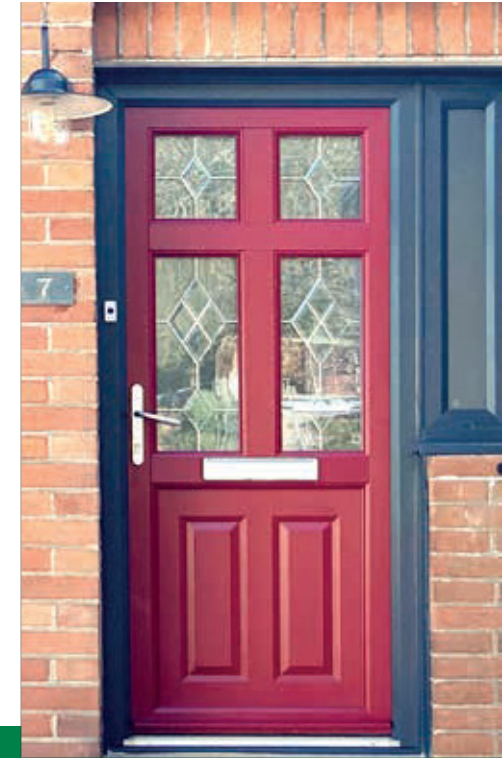

the
Vintage
door range

The look and style of your home says a great deal about you. Doors are a prominent feature of any property and really dictate the character of your home. As well as creating a first impression for visitors, they play a crucial role in weatherproofing, insulating and securing your property.

Installing high-quality PVC-U doors is the best-value home improvement you can make. At a stroke you can improve the appearance, energy efficiency and security of your home – all at an affordable cost

Our multi-chambered frame designs deliver exceptional energy efficiency for your doors – helping to keep your home warm all year round, as well as reducing your energy consumption. Our door range slim frames also allow the area of glass in the doors to be optimised, maximising the amount of natural light within your home. A rated glass as standard.

Our products represent a genuine sustainable option. Not only because they help to reduce CO2 emissions, but also because PVC-U is a fully recyclable material. Each year, tens of thousands of tonnes of PVC-U are recycled, minimising impact on landfill waste sites..