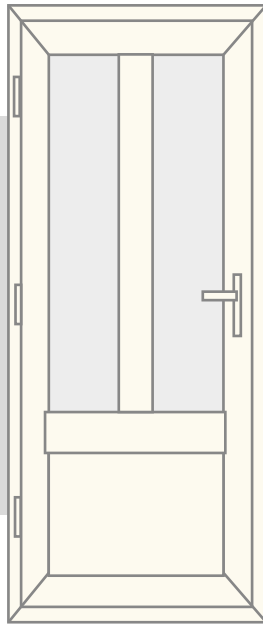

Choose your door style

Malilda

Choose your door colour