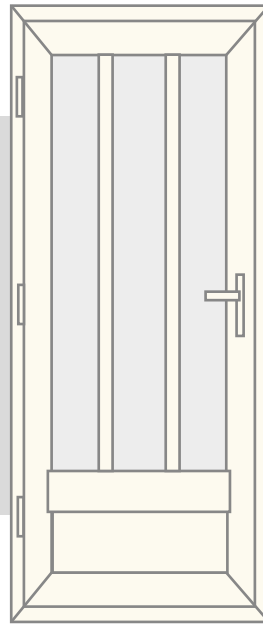

Choose your door style

Elizabeth

Choose your door colour