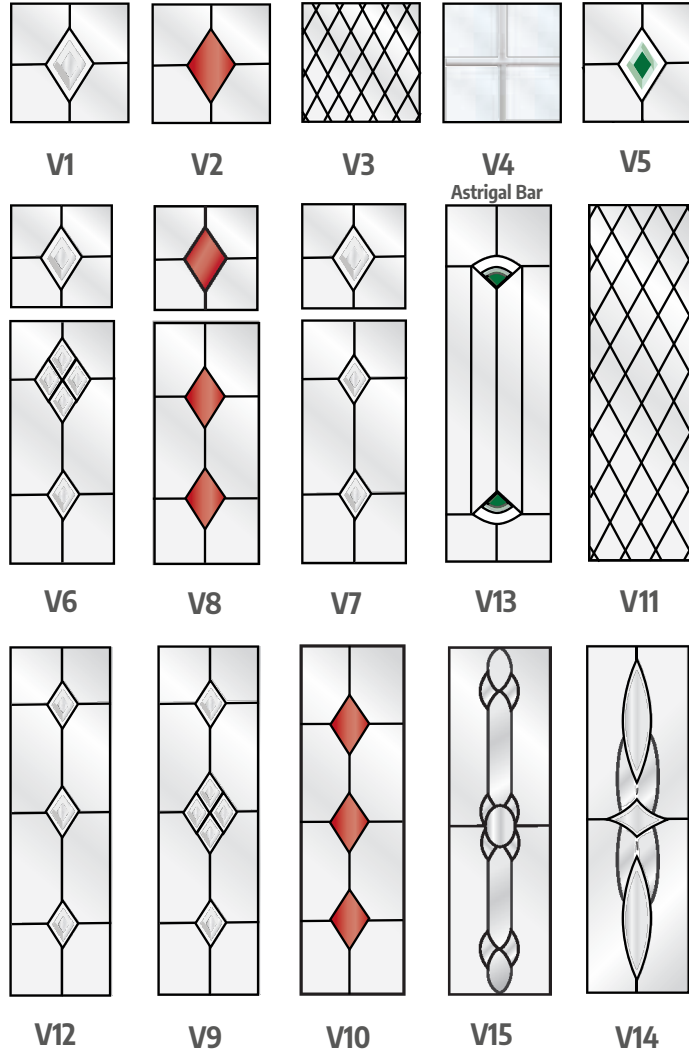

May

Similar to the Nimara door, Mae is made up of four glass panels with a long solid panel the length of the door. The four glass panels can have clear or etched glass, allowing floods of light into your home.

Blue

Slate Grey

Algate Grey

Choose glass

Other glass styles available

V18

V16

V17