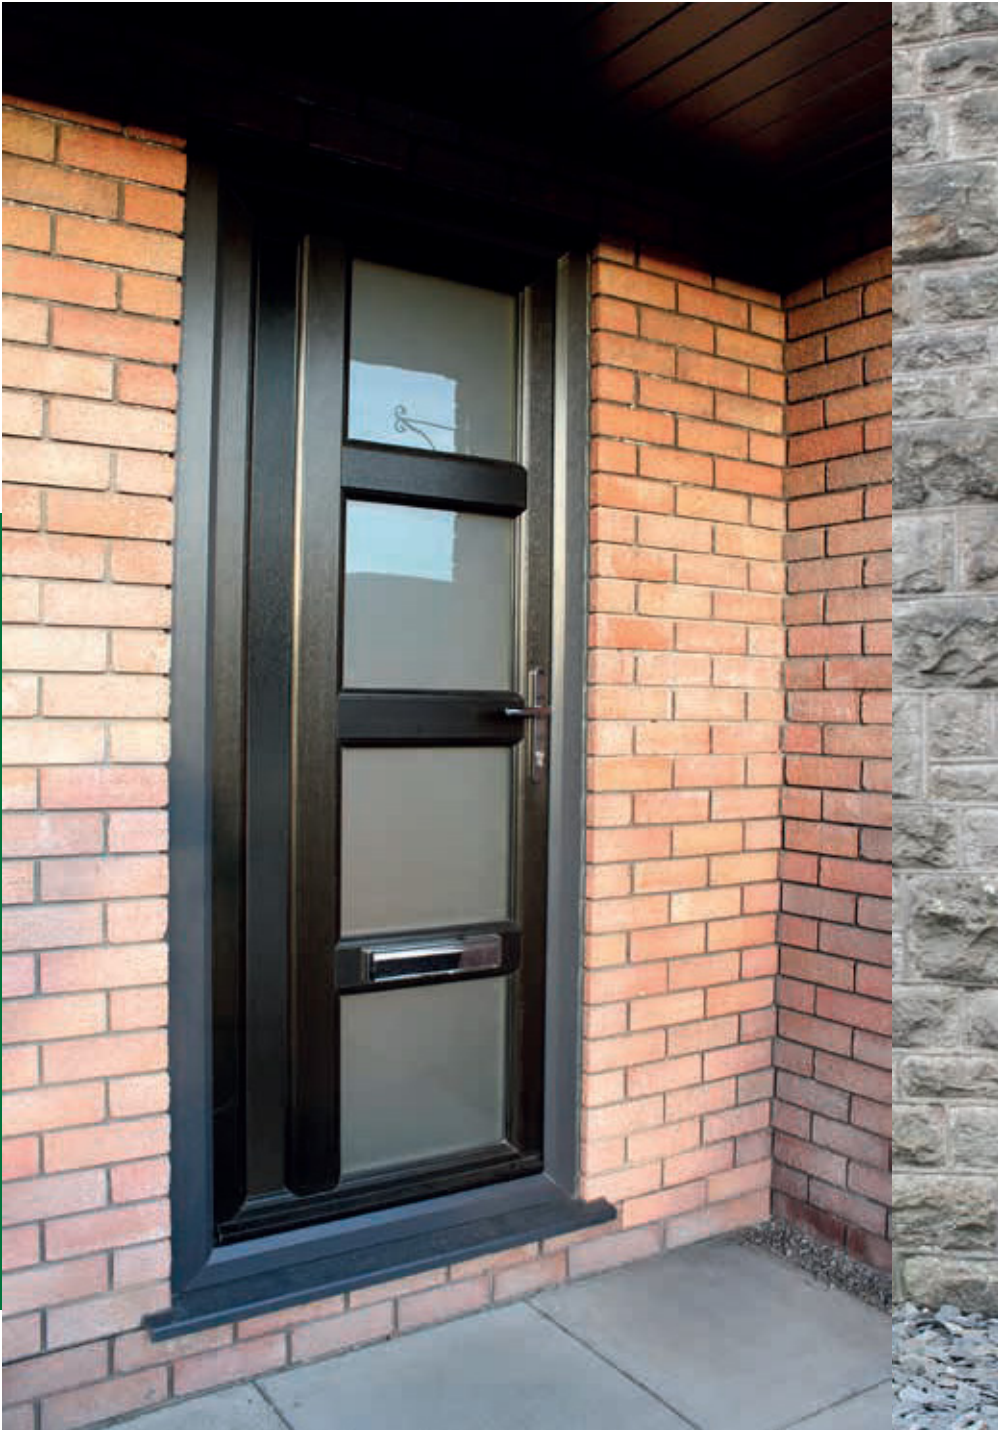

Charlotte

Looking for a strong, balanced door with a striking panel layout? The Charlotte door, with a central glass component, is a popular choice for a variety of home types.

With a huge choice of colour options available, your Charlotte door is sure to complement and enhance your property's appeal..

May

Similar to the Nimara door, Mae is made up of four glass panels with a long solid panel the length of the door. The four glass panels can have clear or etched glass, allowing floods of light into your home.

This modern-looking door is perfect for all contemporary properties.

Nimara

Give your home a clean and contemporary appearance with one of our attractive Nimara doors. The Nimara door offers a more modern look compared to other traditional doors in our range. Choose from clear or etched glass to fill the long side panel, and watch this door turn heads with its four striking panels.