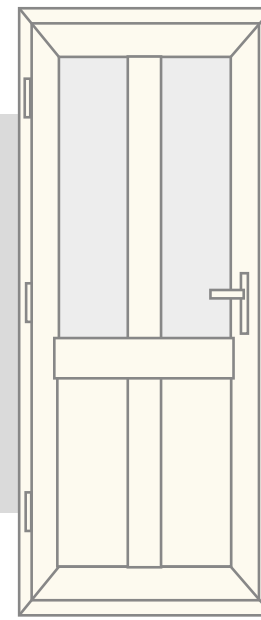

Sophia

Choose your door colour