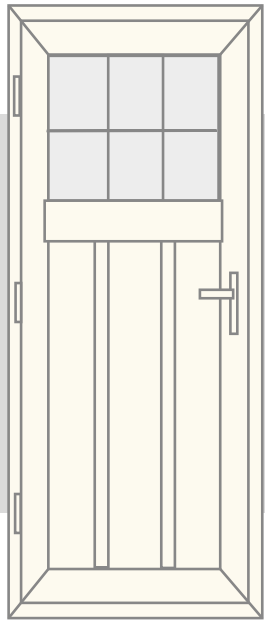

Ann-Marie

Choose your door colour