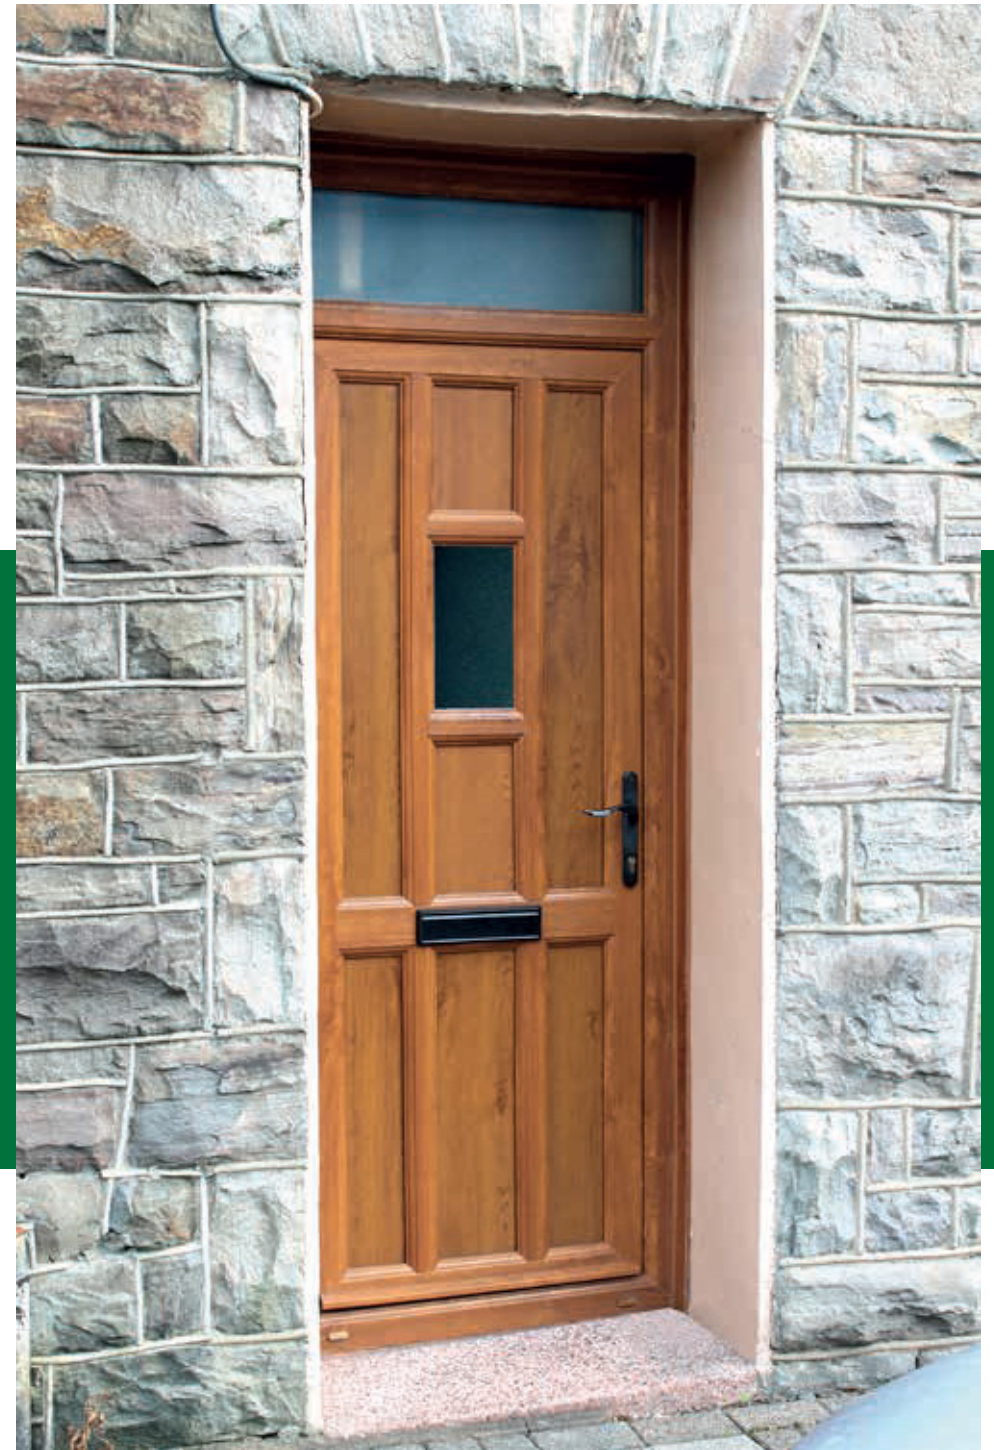

Ann Marie

Our 1930s inspired Ann Marie doors are bursting with character. These doors will add aesthetic appeal to any property. Creatively constructed with three long solid panels and six glass panels, this traditional door is perfect for all property types.

May

Similar to the Nimara door, Mae is made up of four glass panels with a long solid panel the length of the door. The four glass panels can have clear or etched glass, allowing floods of light into your home.