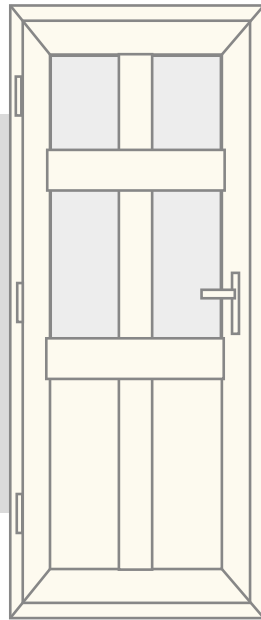

Amelia

Choose your door colour