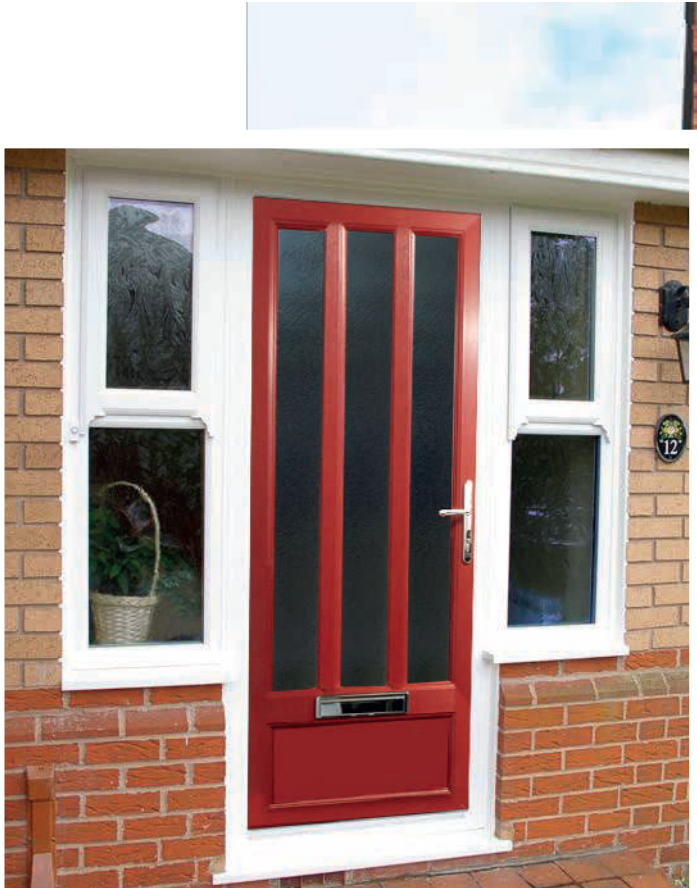

Elizabeth

Similar to the Lydia, our Elizabeth door oozes beauty with a decorative panel at the bottom of the door. The Elizabeth follows a traditional style, with a modern twist.

Its striking panelling combined with the dazzling glass results in a truly impressive door