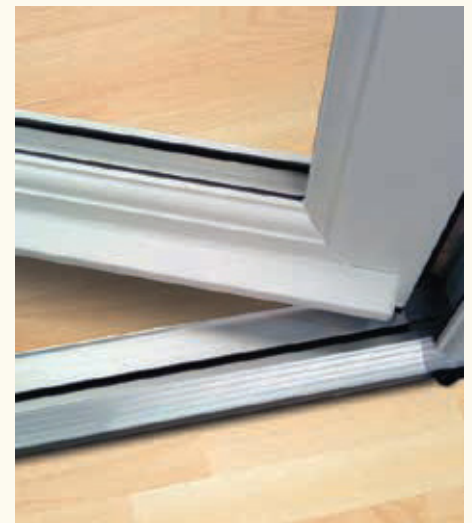

Choose your handles

Chrome Gold Bronze Graphite BlackWhite Grey Satin

Choose your letterbox and knocker

75mm PVC-U threshold comes as standard

Vintage doors are manufactured with a 75mm threshold as standard but are also available with the below alternatives:

- Low 50mm Pvc
- Low 60mm Pvc
- Low Ali
- Low Ali Ramp (Doc M / Wheelchair / Commercial)

Small details matter

Hardware may seem like a small detail, but it's where the eye falls. The part we most frequently touch and operate and the aspect by which we judge overall quality. When refurbishing your home these small details make all the difference. Choosing Vintage doors allows you to benefit from high quality door hardware in a choice of 6 perfectly matching finishes.