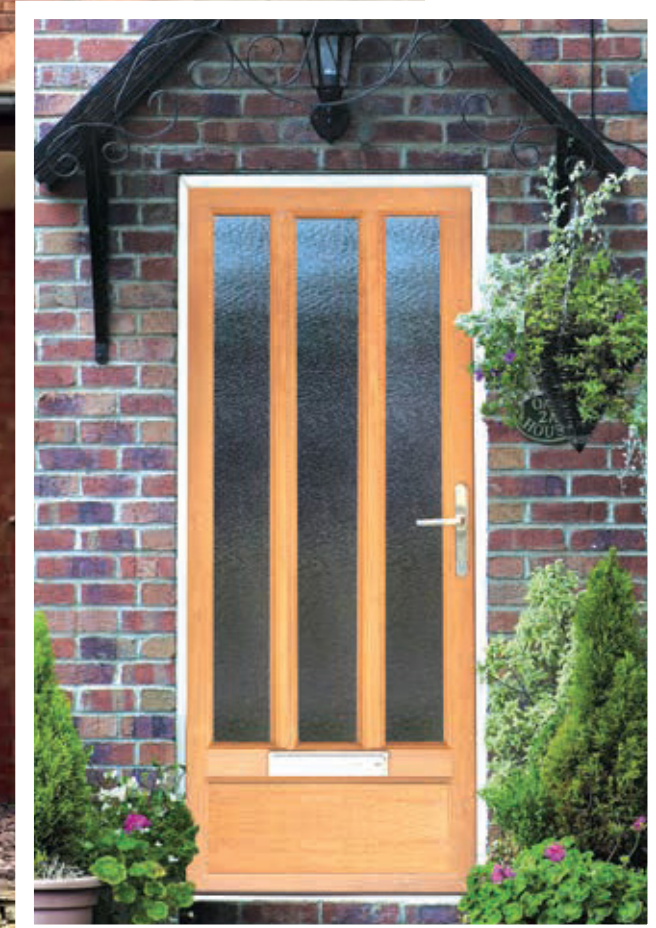

Elizabeth

Similar to the Lydia, our Elizabeth door oozes beauty with a decorative panel at the bottom of the door. The Elizabeth follows a traditional style, with a modern twist.

Its striking panelling combined with the dazzling glass results in a truly impressive door