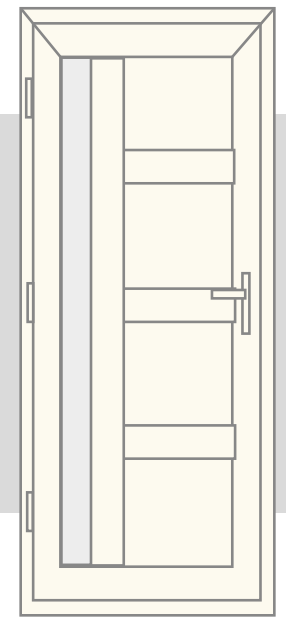

Nimara

Choose your door colour