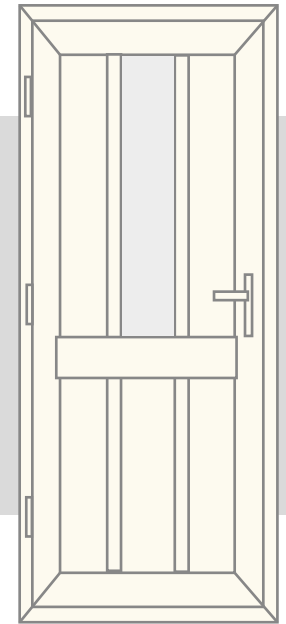

Grace

Choose your door colour