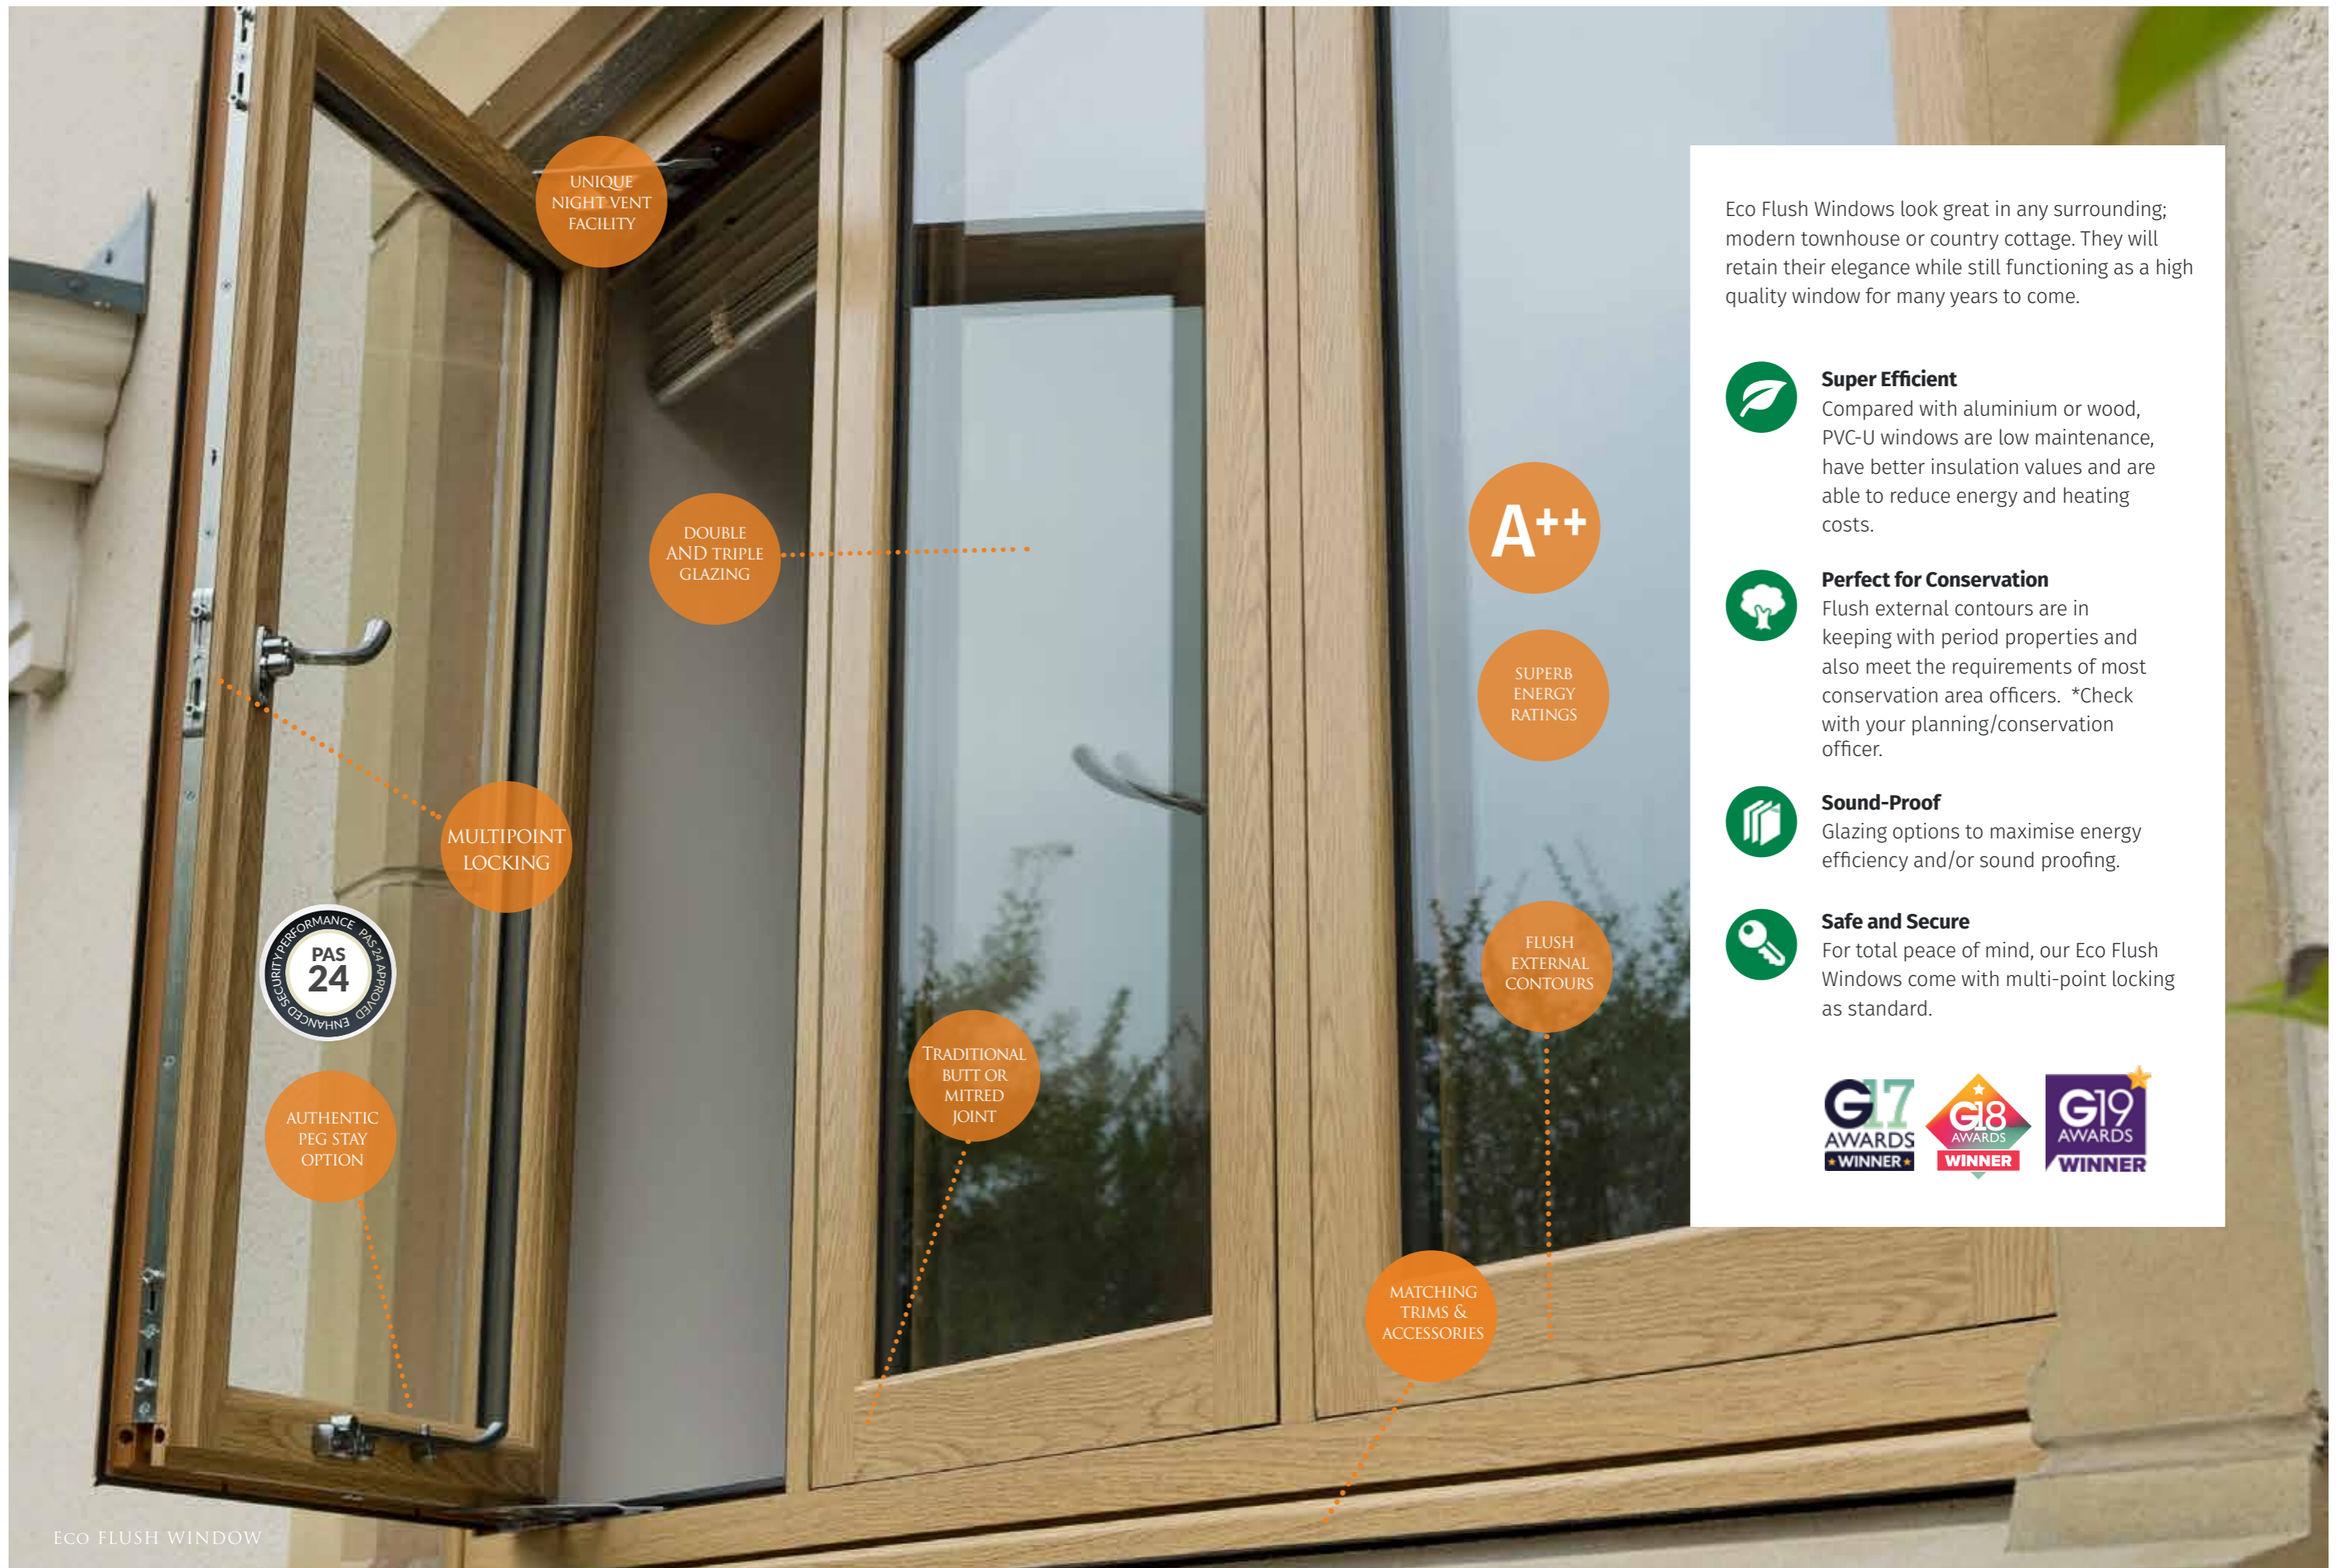

UNIQUE NIGHT VENT FACILITY

DOUBLE AND TRIPLE GLAZING

MULTIPOINT LOCKING

AUTHENTIC PEG STAY OPTION

TRADITIONAL BUTT OR MITRED JOINT

A++

SUPERB ENERGY RATINGS

FLUSH EXTERNAL CONTOURS

MATCHING TRIMS & ACCESSORIES

Eco Flush Windows look great in any surrounding; modern townhouse or country cottage. They will retain their elegance while still functioning as a high quality window for many years to come.

Super Efficient

Compared with aluminium or wood, PVC-U windows are low maintenance, have better insulation values and are able to reduce energy and heating costs.

Perfect for Conservation

Flush external contours are in keeping with period properties and also meet the requirements of most conservation area officers. *Check with your planning/conservation officer.

Sound-Proof

Glazing options to maximise energy efficiency and/or sound proofing.

Safe and Secure

For total peace of mind, our Eco Flush Windows come with multi-point locking as standard.

ECO FLUSH WINDOW