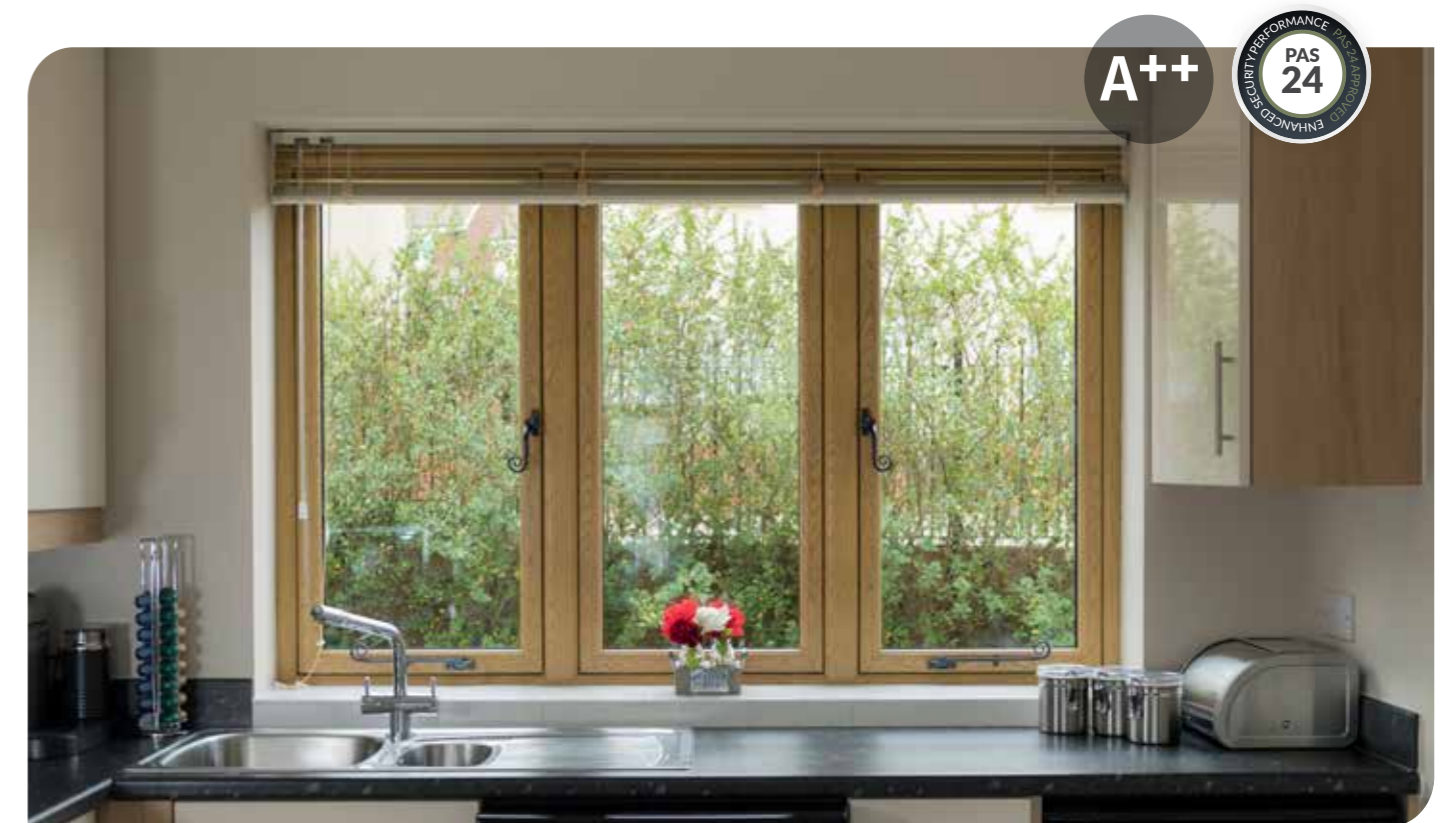

Eco Flush Collection

Beautiful living spaces

THE WINDOW HUB.CO.UK

Make the most of your home inside and out - Eco Flush Window

Our Eco Flush Window combines the beauty and elegance of traditional timber with all the benefits of PVC-U. The Eco Flush Window makes a stunning addition to both traditional and contemporary properties, transforming period homes, country cottages and modern townhouses. Its unrivalled, aesthetic appeal makes it one of the most attractive windows on the market today.