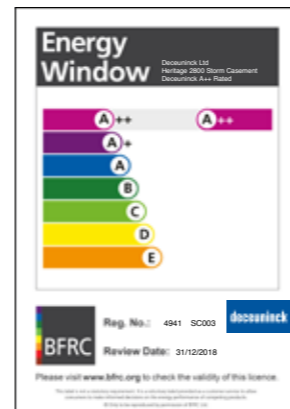

Most people are familiar with the rainbow 'energy label' on white goods such as fridges and washing machines. These also apply to windows and doors.

A window energy rating of A+ or above is considered to be the best in class for energy efficiency. This equates to A* with the Thermal Rating Register or A+ with BFRc. So when choosing your windows, look for the energy rating label with A*, A+ or A++.

Our Eco Casement 2800 double glazed windows achieve superb thermal performance with A++ energy ratings. We also offer triple glazed windows for the best in energy efficiency and comfort in the home.

Keeping unwelcome visitors out