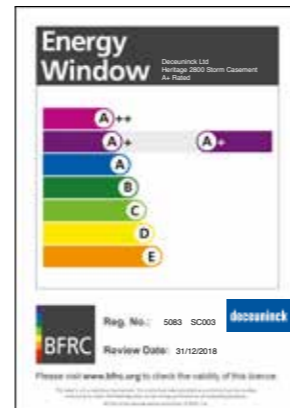

Most people are familiar with the rainbow 'energy label' on white goods such as fridges and washing machines. These also apply to windows and doors.

A window energy rating of A+ or above is considered to be the best in class for energy efficiency. This equates to A* with the Thermal Rating Register or A+ with BFRc. So when choosing your windows, look for the energy rating label with A*, A+ or A++.

Our Eco Casement 2800 double glazed windows achieve superb thermal performance with A++ energy ratings. We also offer triple glazed windows for the best in energy efficiency and comfort in the home.

Keeping unwelcome visitors out

30 COLOURWAYS

 ANTHRACITE SMOOTH / ECO WHITE	 BLACK ASH / ECO WHITE	 AGATE GREY / ECO WHITE	 NUT TREE / WHITE PVC	 NUT TREE BOTH SIDES	 BLACK SMOOTH MATT / WHITE PVC
 ENGLISH OAK / ECO WHITE	 ENGLISH OAK BOTH SIDES	 ECO WHITE / ENGLISH OAK	 BLACK ASH / WHITE PVC	 BLACK ASH BOTH SIDES	 GOLDEN OAK / WHITE PVC
 ICE CREAM / ECO WHITE	 ECO WHITE BOTH SIDES	 GREY ALUMINIUM / WHITE PVC	 GOLDEN OAK BOTH SIDES	 IRISH OAK / WHITE PVC	 IRISH OAK BOTH SIDES
 ANTHRACITE SMOOTH MATT / WHITE PVC	 ANTHRACITE SMOOTH MATT BOTH SIDES	 ANTHRACITE GRAINED / WHITE PVC	 CHARTWELL GREEN / WHITE PVC	 CHARTWELL GREEN BOTH SIDES	 CLASSIC CREAM / WHITE PVC
 ANTHRACITE GRAINED BOTH SIDES	 ROSEWOOD / WHITE PVC	 ROSEWOOD BOTH SIDES	 CLASSIC CREAM BOTH SIDES	 WHITE GRAIN / WHITE PVC	 WHITE GRAIN BOTH SIDES